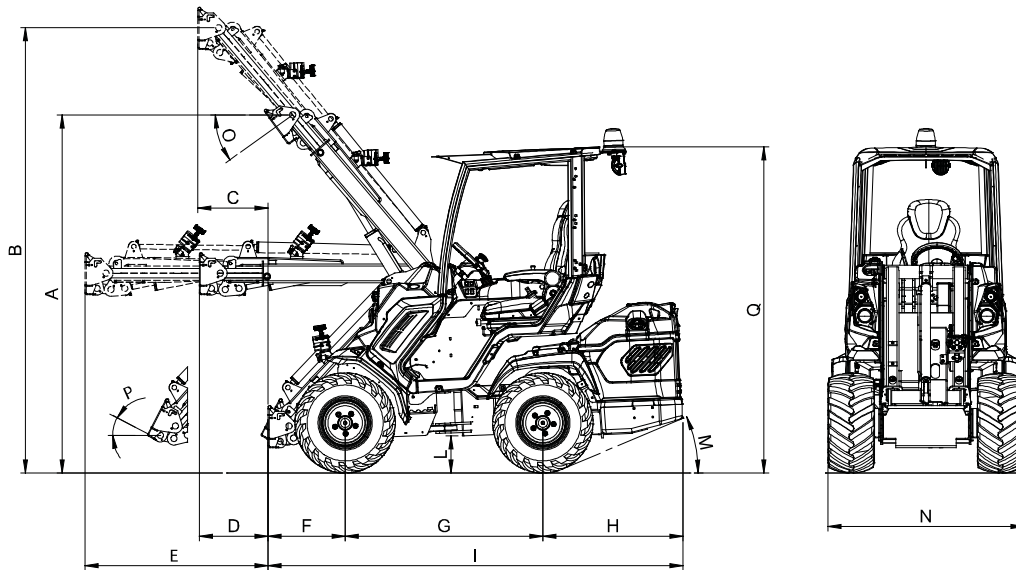

7 SERIES - FEATURES AND OPTIONS

Dimensions (mm / in)

A - Pivot point height (not extended boom)	2280 / 89.7	I - Machine length	2690 / 105.9
B - Pivot point height (extended boom)	2900 / 114	L - Ground clearance	210 / 8.3
C - Outreach with lifted boom (extended boom)	455 / 17.9	M - Angle of departure (with/without backweights)	15°/21°
D - Outreach with orizontal boom (not extended)	445 / 17.5	N - Max width (with standard tires)	1130 / 44.5
E - Outreach with orizontal boom (extended)	1185 / 46.6	O - Dump angle	36°
F - Front length	500 / 19.7	P - Rollback angle	29°
G - Wheelbase	1280 / 50.4	Q - Height (with standard tires)	2000 / 78.7
H - Rear length	910 / 35.8		

Features

- 4WD hydrostatic Direct Drive motors
- DBS (Dynamic Block System)
- Torque divider
- Self-levelling double-H telescopic boom
- 11-functions joystick (only 7.3, 7.3+, 7.3S)
- Multi-disk parking brake
- Integrated backweight
- Radial Piston Wheel Motor
- Hydraulic oil cooler
- Hydraulic multiconnector
- ROPS-FOPS Level I
- LCD graphic display with programmed service (tachometer, hour meter, fuel gauge, maintenance light, light indicator and other 14 indicators)
- 2 front working light
- Ergonomic full adjustable suspension seat with armrests and safety belt.
- 2 speed (only 7.3S)